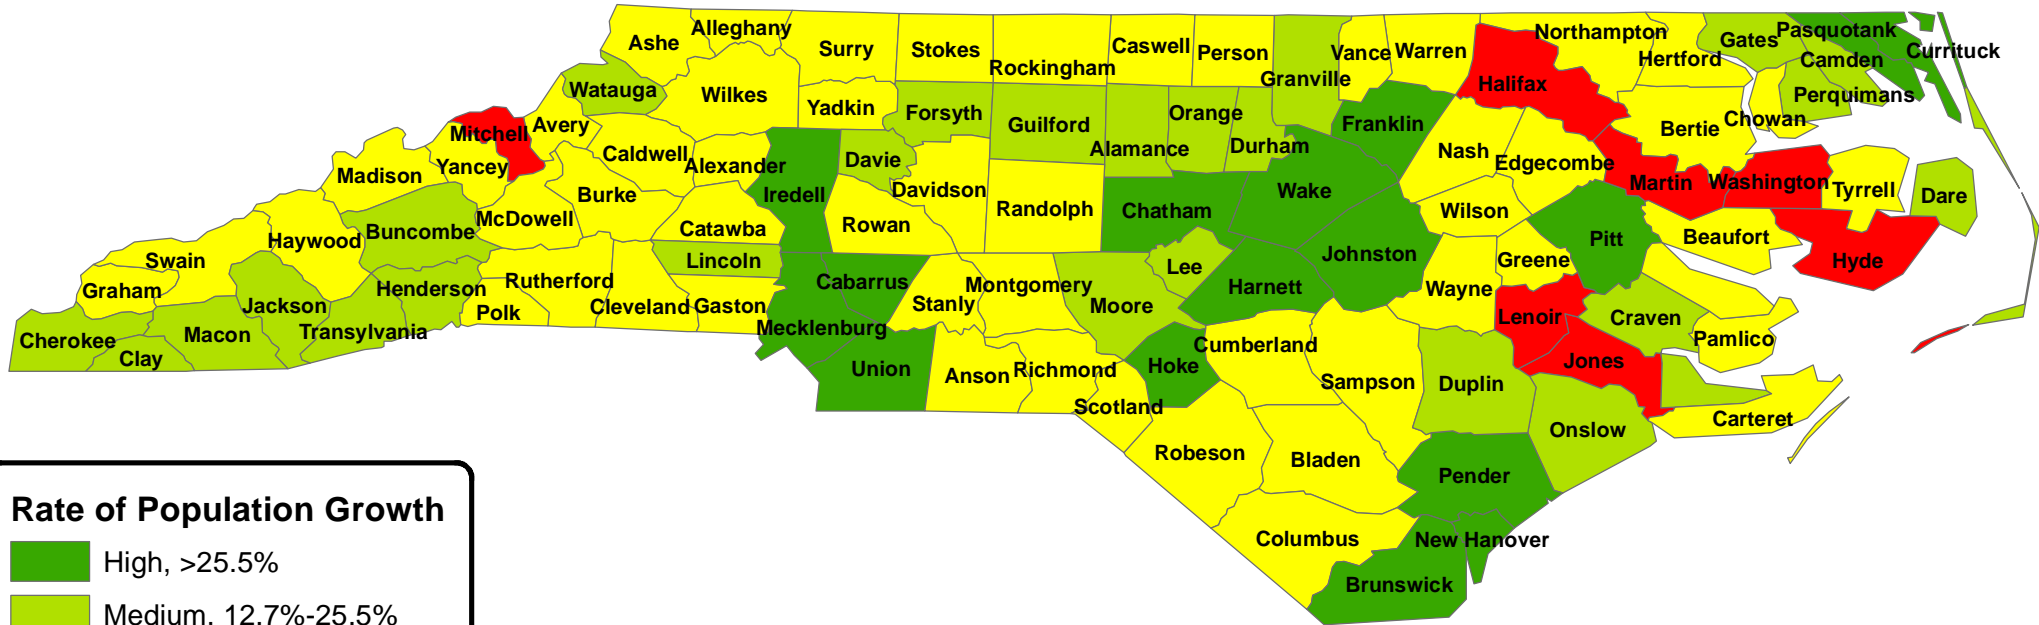

Population Growth, 2000-2010

Rate of Population Growth

- High, >25.5%
- Medium, 12.7%-25.5%
- Low, <12.7%
- Population Loss, <0%